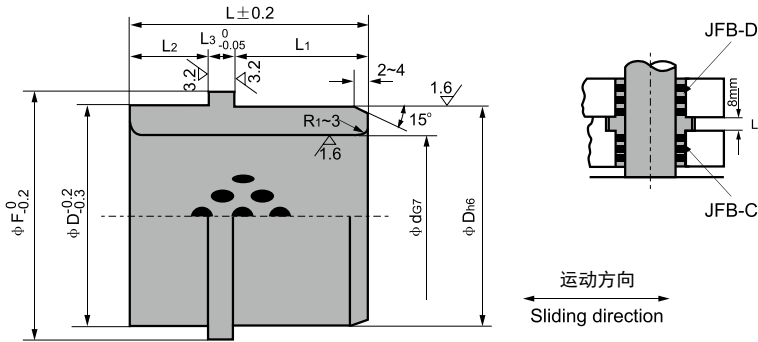

CBL-500F 自润滑导向套标准公制尺寸
 CBL-500F CBLif-lubricant Guide Ejector Bushings Standard Metric Size

单位unit:mm

型号规格 Standard No.	φ d G7	φ D h6	φ F	L	L ₁	L ₂	L ₃
CBL-500F-10 × 24	10	16	21	24	10	4	10
CBL-500F-10 × 28				28	14		
CBL-500F-12 × 26	12	18	25	26	12	4	15
CBL-500F-12 × 28				28	14		
CBL-500F-13 × 26	13	22	25	26	12	4	4
CBL-500F-13 × 28				28	14		
CBL-500F-13 × 33				33	18		
CBL-500F-13 × 38				38	24		
CBL-500F-16 × 26	16	25	30	26	12	4	10
CBL-500F-16 × 28				28	14		
CBL-500F-16 × 33				33	19		
CBL-500F-16 × 38				38	24		
CBL-500F-20 × 26	20	30	35	26	12	4	15
CBL-500F-20 × 28				28	14		
CBL-500F-20 × 33				33	19		
CBL-500F-20 × 38				38	24		
CBL-500F-25 × 26	25	35	40	26	12	4	8
CBL-500F-25 × 28				28	14		
CBL-500F-25 × 33				33	19		
CBL-500F-25 × 38				38	24		
CBL-500F-30 × 33	30	40	45	33	14	4	15
CBL-500F-30 × 38				38	19		
CBL-500F-30 × 43				43	24		

型号规格 Standard No.	φ d G7	φ D h6	φ F	L	L ₁	L ₂	L ₃
CBL-JOSG-32 × 38	32	42	47	38	19	4	15
CBL-JOSG-32 × 43				43	24		
CBL-JOSG-32 × 48				48	29		
CBL-JOSG-35 × 38	35	46	50	38	19	4	4
CBL-JOSG-35 × 43				43	24		
CBL-JOSG-35 × 48				48	29		
CBL-JOSG-40 × 48	40	52	57	48	24	4	20
CBL-JOSG-40 × 53				53	29		
CBL-JOSG-50 × 48	50	62	67	48	24	4	20
CBL-JOSG-50 × 53				53	29		
CBL-JOSG-30 × 37	30	42	47	37	14	4	15
CBL-JOSG-30 × 42				42	19		
CBL-JOSG-30 × 47				47	24		
CBL-JOSG-30 × 52				52	29		
CBL-JOSG-40 × 53	40	55	60	53	20	4	25
CBL-JOSG-40 × 57				57	24		
CBL-JOSG-40 × 60				60	32		
CBL-JOSG-40 × 67	40	55	60	67	29	4	30
CBL-JOSG-40 × 70				70	42		
CBL-JOSG-50 × 67				67	29		
CBL-JOSG-50 × 87	50	62	67	87	39	4	40
CBL-JOSG-60 × 67				67	29		
CBL-JOSG-60 × 87	60	74	82	87	39	40	